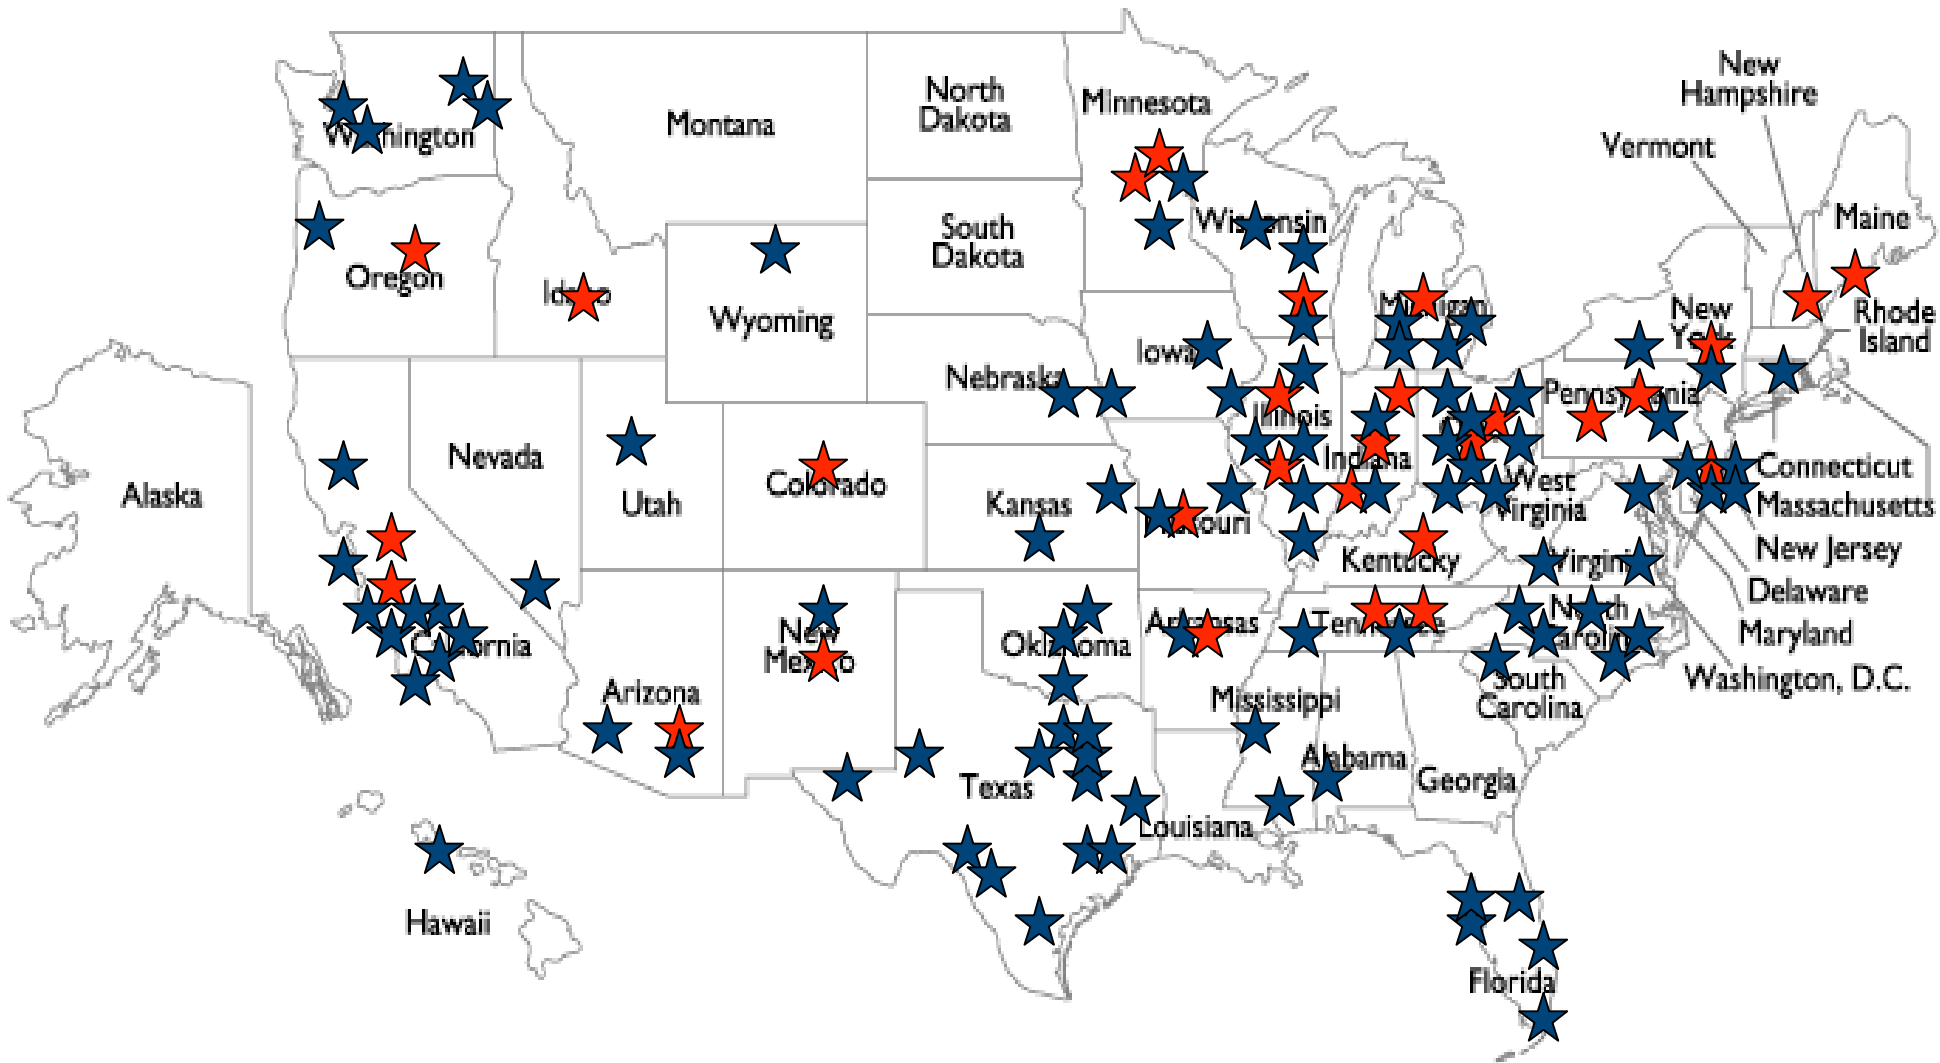

AA and BA Interpreter Education Programs

KEY
Red = BA program
Blue = AA program

January 25, 2007